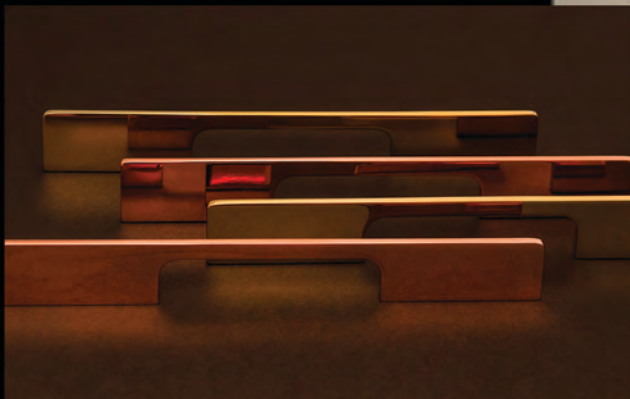

Hand finished designer handles

- Contemporary designs catch the mood of the moment
- Traditional manufacturing techniques you can see and feel
- Hand finished using the craftsman's eye to perfect the look
- A range of finishes to complement your style
- Finishes carried across the range

Designer Handles

All available in in four distinct finishes; Matt Antique Brass, Matt Antique Copper, White Bronze and Dark Bronze.

ES-DE
Designer Handle

ES-ON
Designer Knob

ES-UR
Designer Handle

ES-DI
Designer Knob